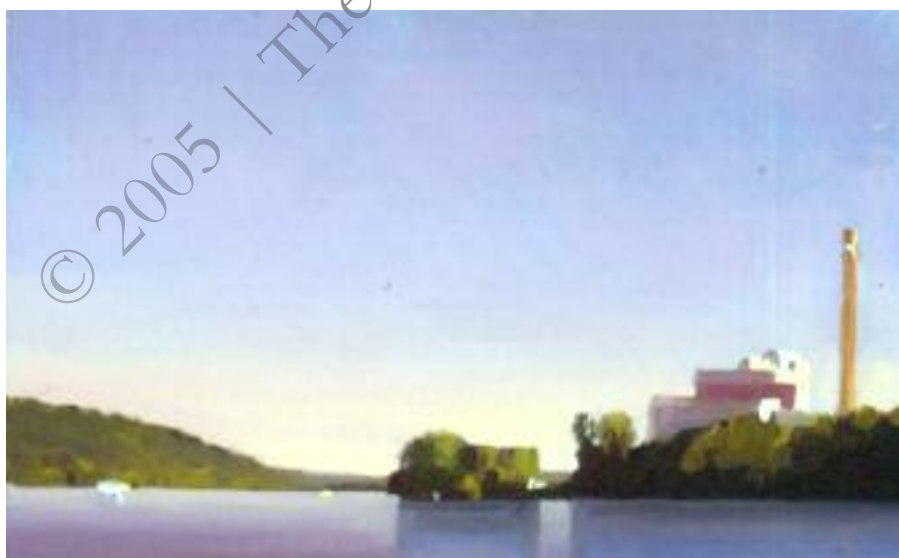

POWERPLANT 1999 OIL ON PANEL 10" X 14"
David Gloman