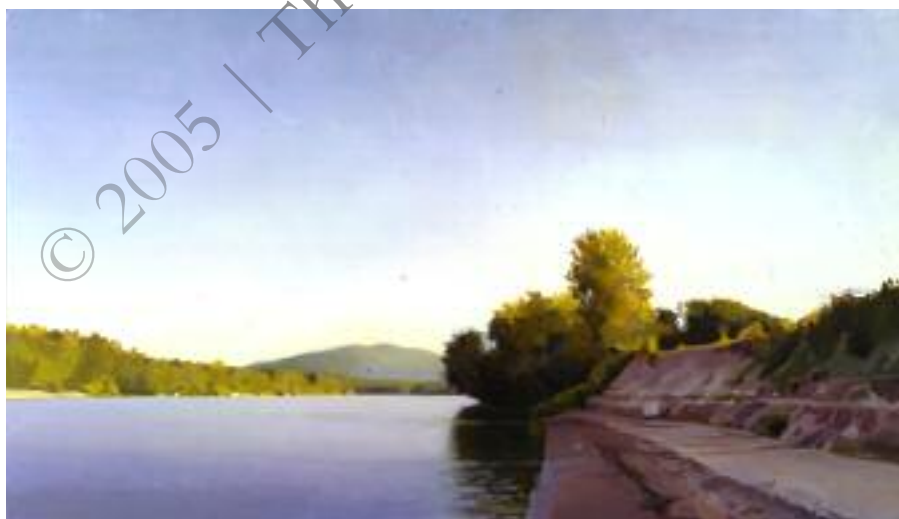

RIVER, LATE DAY 1999 OIL ON PANEL 12" X 21"
David Gloman